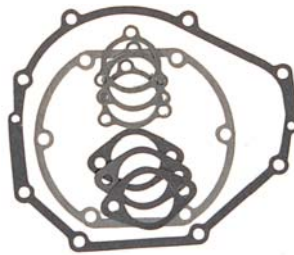

WATERCRAFT HEAD & BASE GASKETS

KAWASAKI	YR	HEAD GASKET MATERIAL	HEAD THICK	HEAD GASKET PART #	BASE GASKET TYPE	BASE GASKET PART #
J300	86-91	composite	.0475	03-613100	single base	03-614100
JS440	81-92	composite	.0475	03-613101	single base	03-614101
JS550	82-90	composite	.0475	03-613103	mono base	03-614102
JS550SX	91-95	steel	.020	03-613124	mono base	03-614109
JS650X2	87-95	steel	.010	03-613104	mono base	03-614104
JS750SX/Xi	92-95	steel	.010	03-613107	mono base	03-614107
750SX/SXI	92-96	steel	.010	03-613107	mono base	03-614107
ZXI 900	All		.040	03-97410		
POLARIS						
650	92-95	steel	.010	03-613122	triple/each	03-614108
750	93-95	steel	.010	03-613123	triple/each	03-614108
YAMAHA						
500	87-93	graphoil	.060	03-613114		
650			.050	03-92205		
650	90-95	graphoil	.060	03-613119	mono base	03-614116
701/82MM			.040	03-92215		
701/86MM	93-96	graphoil	.060	03-613121	mono base	03-614116
701 Raider/Venture	All			03-92810		
701 Raider/Venture	94-96	graphoil	.060	03-613127	mono base	03-614116
760 Raider/Blaster II	All	steel	.025	03-93200		
760 Raider/Blaster II	All		.050	03-93210		
1100 Raider/Venture	All	82MM	0.050	03-94400		
701 Raider/Venture	All	84MM		03-92818		
1100 Raider/Venture	All	86MM	0.050	03-94410		
SEA DOO						
580	89-91				mono base	03-614110
580/650	92-96				mono base	03-614111
720	95-96				mono base	03-614112

DRIVE SHAFT BEARING HOUSING OIL SEAL SETS

KAWASAKI	YEAR	SEAL QTY.	SEAL SETS
JS440	82-91	4	03-624101
JS550	82-89	4	03-624101
JS550	90-93	4	03-624103
JS650 SX	87-93	4	03-624103
JS650 X2	89-91	4	03-624103
JS750SX	92-93	4	03-624103
ZXI900	95-96	4	03-624103
WR500, WJ500	87-90	3	03-624115
WR650	90-92	3	03-624115
SJ650	90	3	03-624116
WRA650WR III	90-92	4	03-624117
SJ650 SuperJet	91-92	4	03-624119
WRB 650VXR	91-92	4	03-624119

JET PUMP OIL SEAL SETS

KAWASAKI	YR	SEAL QTY.	SEAL SETS
JS300	87-89	2	03-623101
JS400	76	2	03-623101
JS440	82-91	2	03-623101
JS550	82-89	2	03-623103
JS550	90-95	3	03-623104
JS650SX	87-96	3	03-623104
JS650 X2	87-95	3	03-623104
JS750SX	92-98	3	03-623105
ZXI 750	95-97	2	03-623106
ZXI 900	95-00	2	03-623106
ZXI 1100	95-00	2	03-623107
POLARIS			
650	93	2	03-623801
650/700/750/780/785/900/1100	94-00	2	03-623802
700/780/900/1100	95-00	2	03-624112
SEA DOO			
580/650/720/800	89-00	2	03-624111
YAMAHA			
500WR, WJ	87-90	2	03-623115
650WR	90-92	2	03-623115
650SJ/WRA/WRIII	90-95	1	03-623116
701/760/1100	93-96	1	03-623116