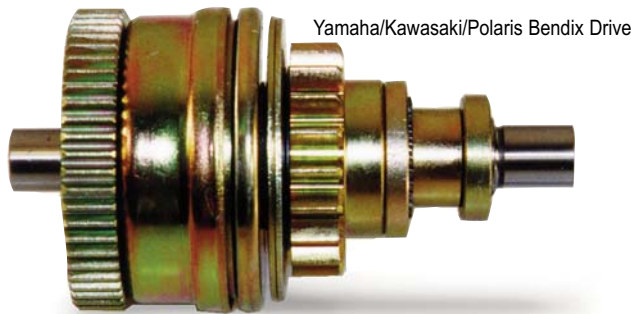

MES AQUA-TORQUE STARTERS

Two ways to meet your PWC starter needs. Original Equipment direct replacements or high torque performance replacement starters. These starters are quality manufactured, each unit meets or exceeds all OEM specifications, high torque applications, available for most models, provides more cranking power & higher RPM. Fast starts & reliability for most PWC's stock & modified.

HONDA	OEM EQUIVALENT	HIGH TORQUE	O.E. #
Aqua Trax 1200 4 Stroke (F12 & F12X)	28-050	-	31200-HW1-671
KAWASAKI			
440/550	28-100	28-105	21163-3710
650/750/900/1100	28-110	28-115	21163-3712
1200 Ultra 150	28-120	-	21163-3715
POLARIS			
650, 700, 750, 900, 1050 (92-97)	28-130	28-135	324-0110
All Polaris with extended battery stud	28-140	-	406-0118
SEA-DOO			
580, 650 Motors (89-94)	28-150	28-155	278-000-316
580, 650, 720 Motors (95-97) (Including Jet Boats with 720 Motors)	28-160	28-165	278-000-485
800 Motors (96-97) (Including Jet Boats with 800 Motors)	28-170	28-175	278-000-577
951 LTD. Motors	-	28-178	278-000-987
4 Tech 3 cylinder 4 stroke engines	28-173	-	290-888-999
YAMAHA			
650, 701, 760 Motors (All)	28-180	28-185	6M6-81800-10-00
1100, 1200 Motors (All)	-	28-190	63M-81800-00-00
FX140 4 stroke engines	28-192	-	6OE-81800-00-00

Yamaha/Kawasaki/Polaris Bendix Drive

LVP STARTER BENDIX DRIVES

Original equipment replacement (OER) Bendix Drives are an economical alternative to factory replacements. The starter Bendix drives deliver increased performance at only a fraction of the cost.

DESCRIPTION	PART#
Sea-Doo (all models except 951)	32-010
Kawasaki/Polaris/Yamaha/ Sea Doo 951	32-050
Sea Doo Brass Rotary Gear	32-030
Sea Doo Brass Rotary Gear (5 pack)	32-040