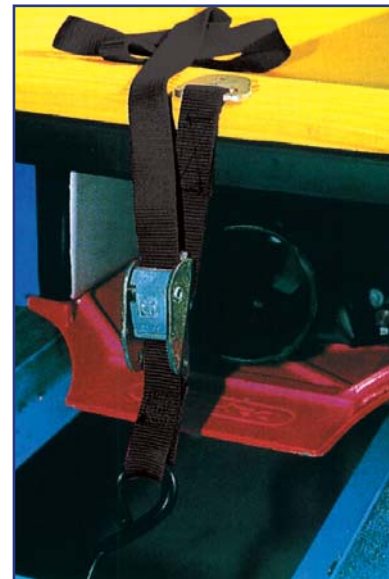

Automatic retracting strap allows for easy set-up and removal. Ratchet allows for precision tension control. Snap hooks ensure a solid fit no matter what the conditions.

DESCRIPTION	PART #
Retractor 1" Wide x 7' Long - 2000lb Rating (Pair)	05-215
Retractor 2" Wide x 6' long - 3000lb Rating (Pair)	05-216

DESCRIPTION	PART #
Black	05-212BK
Blue	05-212B
Red	05-212R

Super Claw

Skeekeeper

**8' 3" LENGTH "SUPER CLAW" LONGER & STRONGER**

Exclusively designed and sold by LVP, this is the next evolution in tie-down design. The Claw™ features a three hook design to permit securing the two end hooks to your trailer while the middle 3rd hook secures to the hook mount on your watercraft. Rubber coated steel hooks prevent scratching.