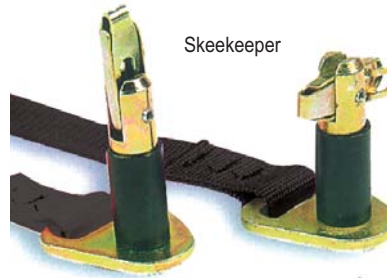

Automatic retracting strap allows for easy set-up and removal. Ratchet allows for precision tension control. Snap hooks ensure a solid fit no matter what the conditions.

DESCRIPTION	PART #
Retractor 1" Wide x 7' Long - 2000lb Rating (Pair)	05-215
Retractor 2" Wide x 6' long - 3000lb Rating (Pair)	05-216

**POWERTYE 1" RATCHET TIE-DOWNS**

COLOR	PART #	W/SOFT TYE
Black/Blue	05-210B	05-211BK/B
Black/Black	05-210BK	05-211BK/BK
Black/Red	05-210R	05-211BK/R

**POWERTYE 1 1/2" RATCHET TIE-DOWNS**

4,500 lb. ratchet style

DESCRIPTION	PART #
Black	05-212BK
Blue	05-212B
Red	05-212R

Super Claw

Skeekeeper

**8' 3" LENGTH "SUPER CLAW" LONGER & STRONGER**

Exclusively designed and sold by LVP, this is the next evolution in tie-down design. The Claw™ features a three hook design to permit securing the two end hooks to your trailer while the middle 3rd hook secures to the hook mount on your watercraft. Rubber coated steel hooks prevent scratching.

DESCRIPTION	PART #
Blue	05-225B
Black	05-225BK
Purple	05-225PU
Red	05-225R

**SKEEKEEPER**

Everyone who owns a personal watercraft with bow eyes absolutely needs one of these. It's the perfect solution for securing your aquatic machine. Short length nylon strap with locking pin slips in and locks to the rear eyelet of your watercraft while the rubber coated steel hook(s) secures your craft to your truck or trailer. Simple and secure. Available with one 'S' hook or dual 'S' hooks. Sold one per package. Several bright colors.